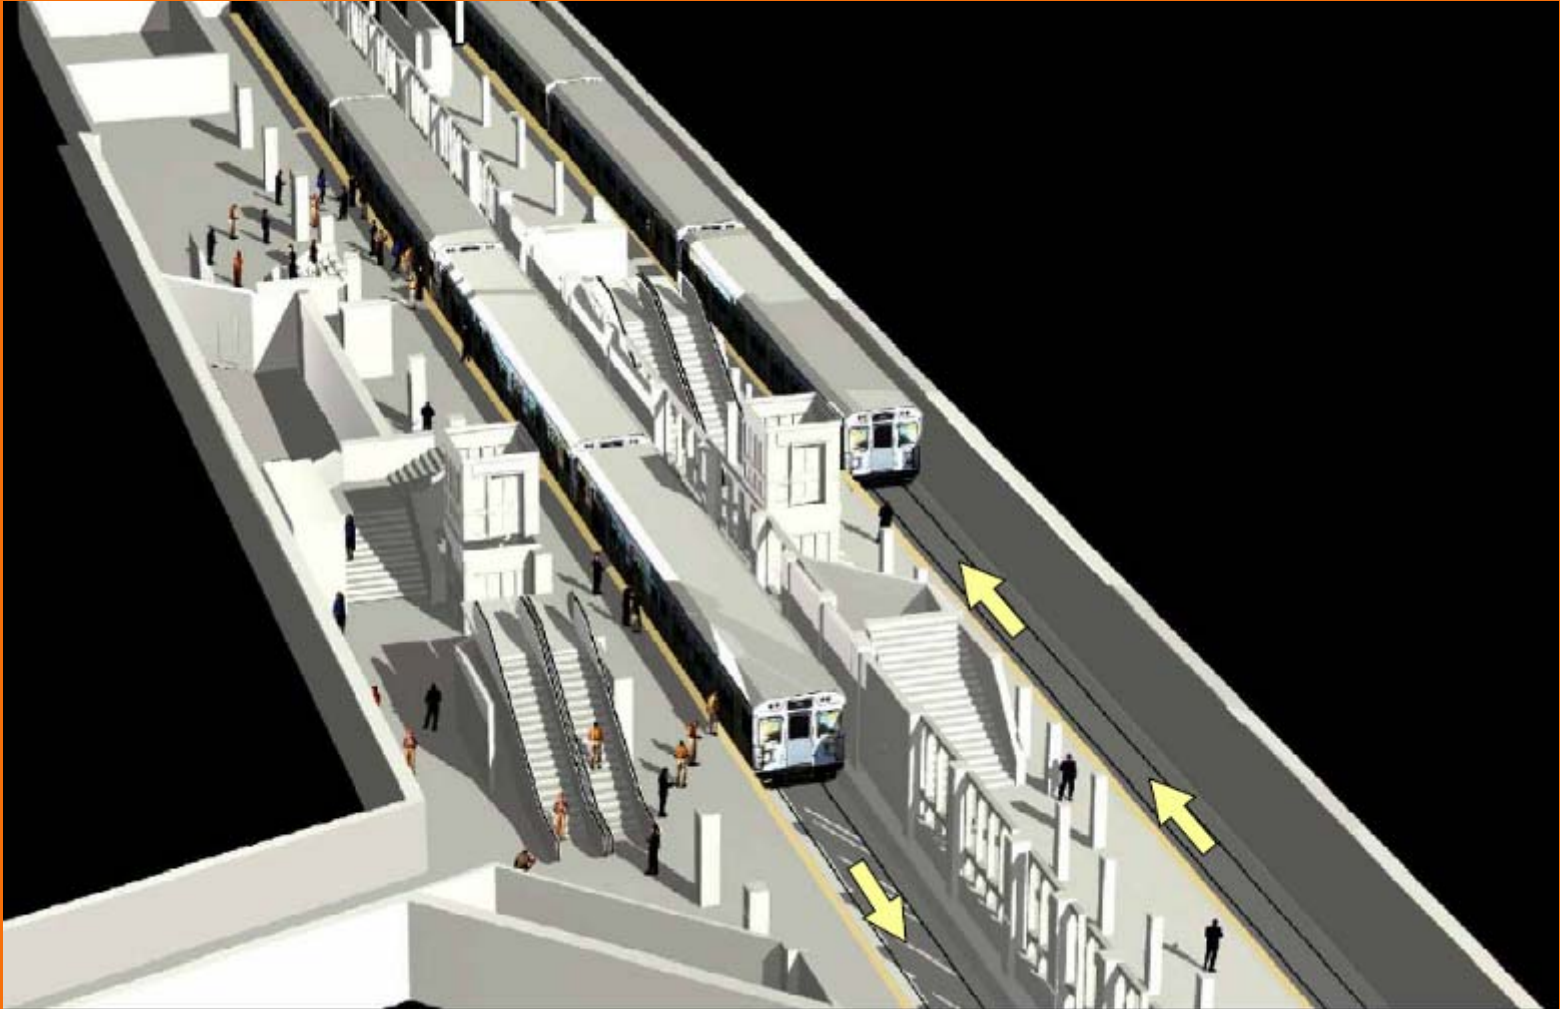

8th International Workshop on Micropiles

Toronto, ON, Canada September 26-30, 2007

Union Station Track 13/14, Commuter Rail

8th International Workshop on Micropiles

Toronto, ON, Canada September 26-30, 2007

Union Station Subway Second Platform & Concourse Improvements

The Royal Ontario Museum

8th International Workshop on Micropiles

Toronto, ON, Canada September 26-30, 2007

Please no cell phones during the Technical Sessions.